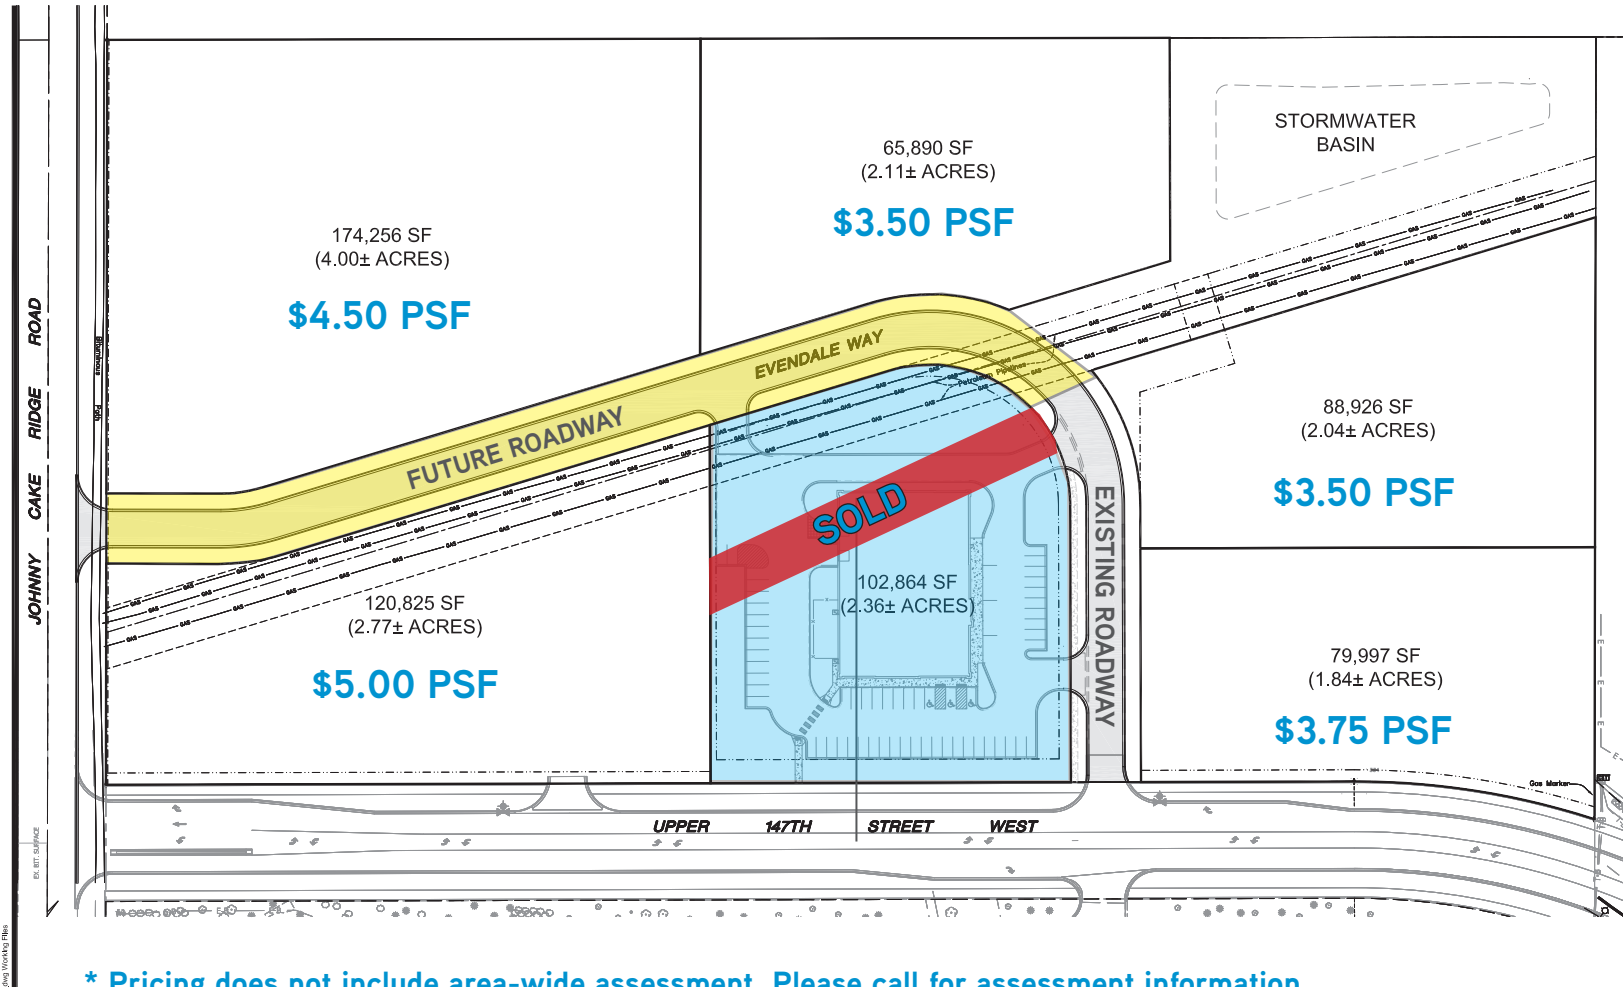

Eagle Ridge Business Park - Site Plan

JOHNNY CAKE RIDGE ROAD, APPLE VALLEY, MN 55124

TED GONSOR
952 897 7744
ted.gonsior@colliers.com

ERIC ROSSBACH
952 897 7872
eric.rossbach@colliers.com